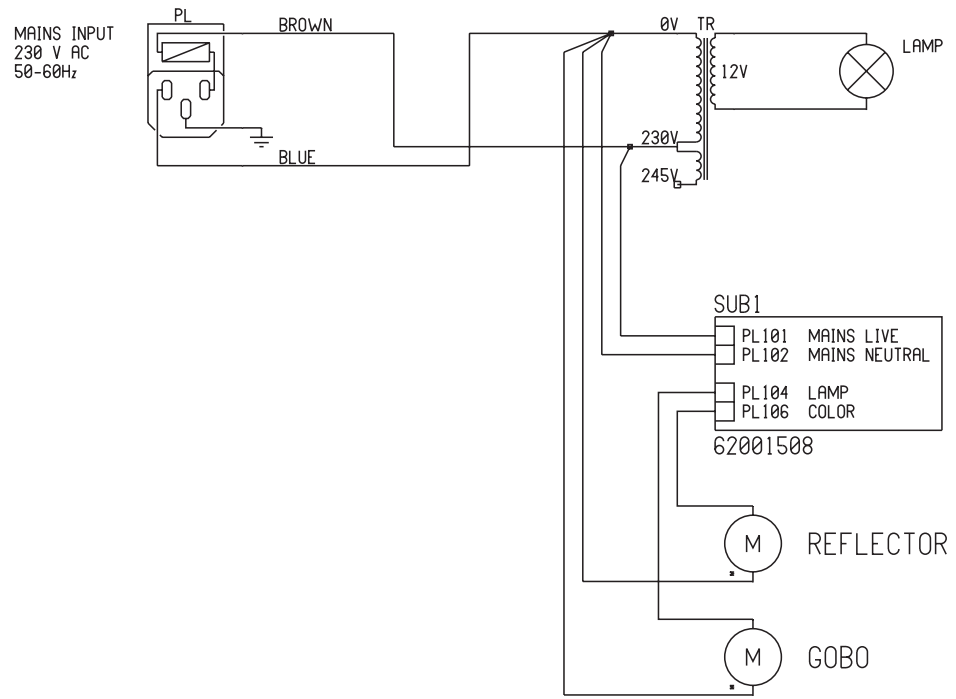

PRODUCT		VOY/DIS/ADV/LYNX		ENG. Martin Professional A/S	
		DJ-PRODUKT EU		REVISION A0 PAGE 1 OF 1	
NAME		62001508.SCH / 01001509A.PCB		DRAWN BY BH	
				DATE 15/03/00 TIME 14:35	

PRODUCT	VOY/DIS/ADV/LYNX DJ-SERIE 230V EU		ENG.	Martin Professional A/S	
NAME	90420000.SCH / 70420000		REVISION A0	PAGE 1	OF 1
			DRAWN BY BH		
			DATE 15/03/00	TIME 14:15	